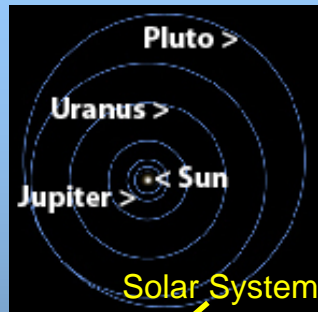

Our Place in Our Galaxy

DISTRIBUTED FOR MEMBERS OF THE [NASA NIGHT SKY NETWORK](#)

Solar System

MILKY WAY

What's the Difference?

Image credits: NASA, STScI

What's the Difference?

Where is our Solar System?

Visible
stars, gas,
dust in the
Milky Way
Galaxy

How big is the Milky Way Galaxy?

Image credits: NASA, STScI

How far is 100,000 light years?

Consider this scale:

1 inch represents 5.5 light hours (Sun to Pluto)