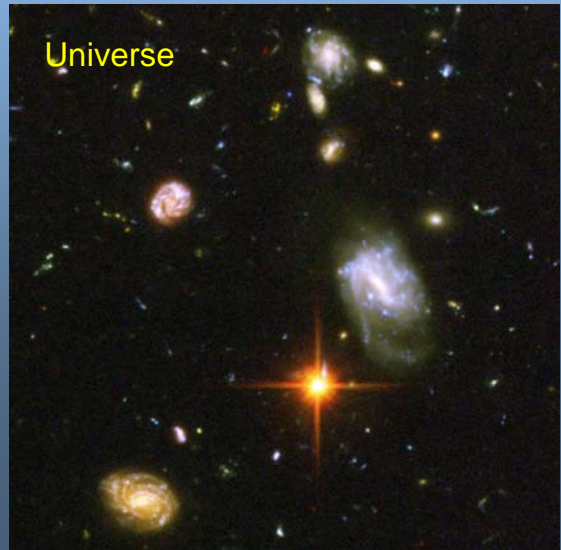

What's the Difference?

Image credits: NASA, STScI