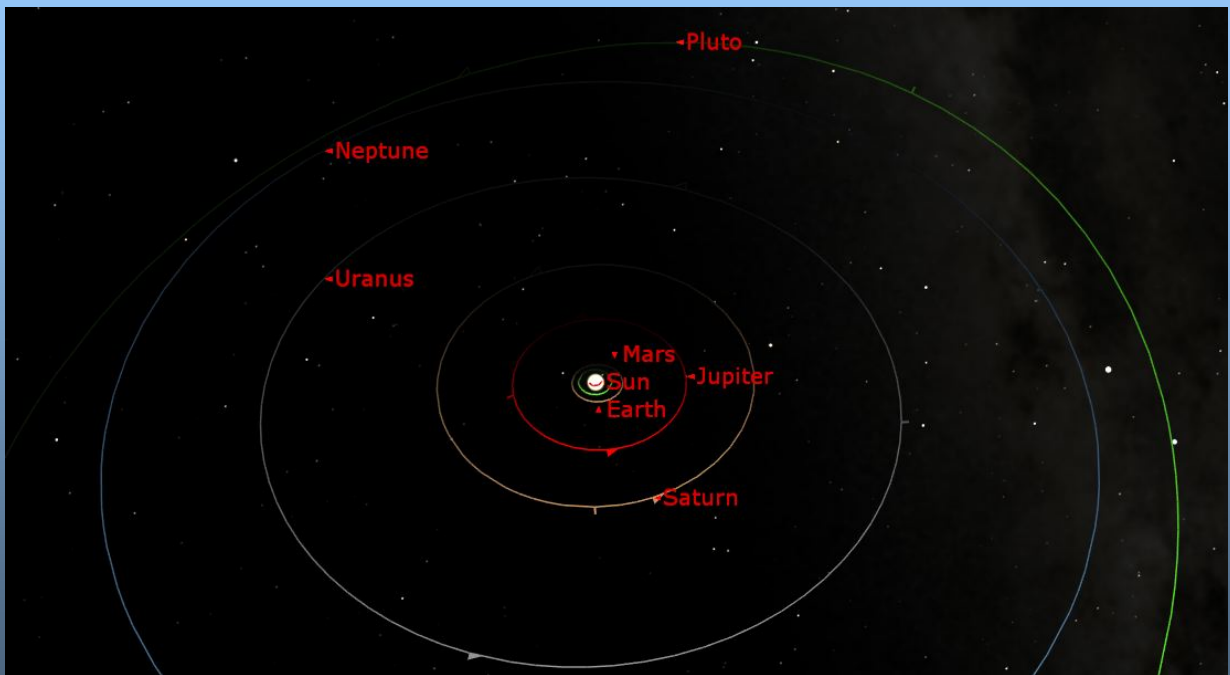

Our Place in Our Galaxy

DISTRIBUTED FOR MEMBERS OF THE [NASA NIGHT SKY NETWORK](#)

Solar System

MILKY WAY

What's the Difference?

Image credits: NASA, STScI

What's the Difference?

Where is our Solar System?

Visible
stars, gas,
dust in the
Milky Way
Galaxy

How big is the Milky Way Galaxy?

Image credits: NASA, STScI

How far is 100,000 light years?

Consider this scale:

1 inch represents 5.5 light hours (Sun to Pluto)

1 mile represents 40 light years

2,500 miles

represents

100,000 light years

Continent of
North America!

And how thick is our Galaxy?

How thick is 1,000 light years?

If 2,500 miles represents 100,000 light years
25 miles represents 1,000 light years