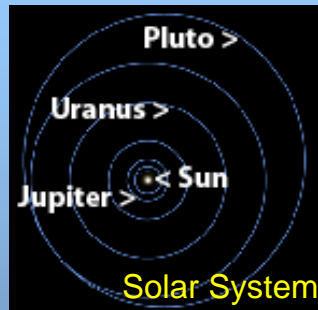

Our Place in Our Galaxy

DISTRIBUTED FOR MEMBERS OF THE [NASA NIGHT SKY NETWORK](#)

Solar System

MILKY WAY

What's the Difference?

Image credits: NASA, STScI

What's the Difference?

Where is our Solar System?

Visible
stars, gas,
dust in the
Milky Way
Galaxy

How big is the Milky Way Galaxy?

Image credits: NASA, STScI

How far is 100,000 light years?

Consider this scale:

1 inch represents 5.5 light hours (Sun to Pluto)