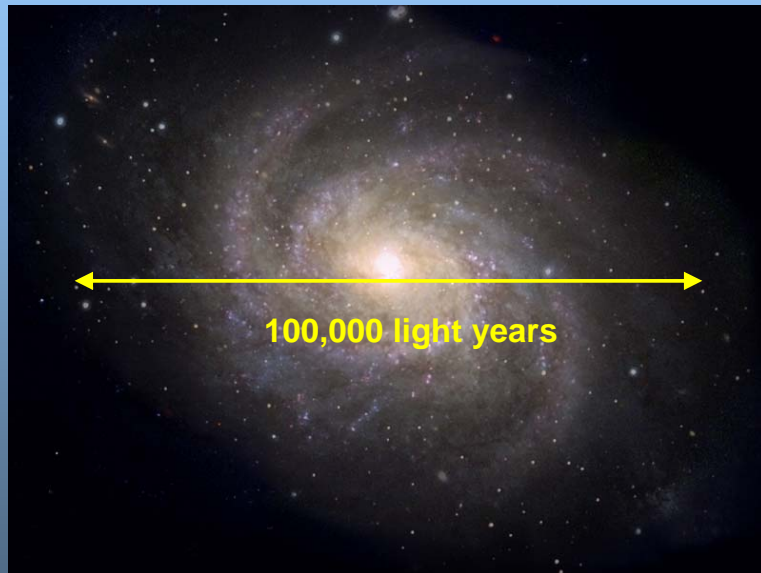

Visible
stars, gas,
dust in the
Milky Way
Galaxy

How big is the Milky Way Galaxy?

Image credits: NASA, STScI

How far is 100,000 light years?

Consider this scale:

1 inch represents 5.5 light hours (Sun to Pluto)