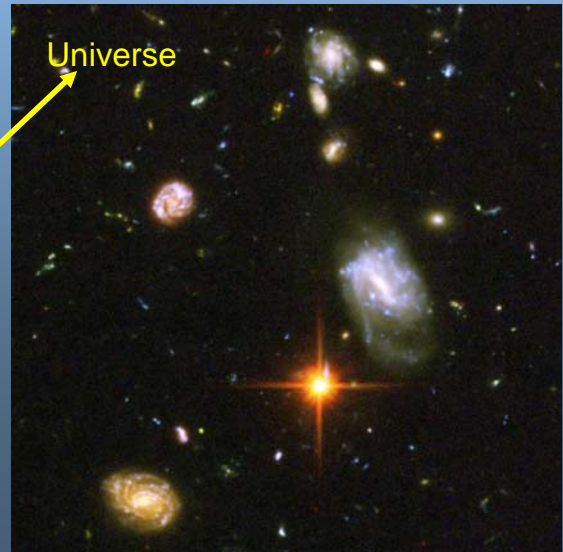

What's the Difference?